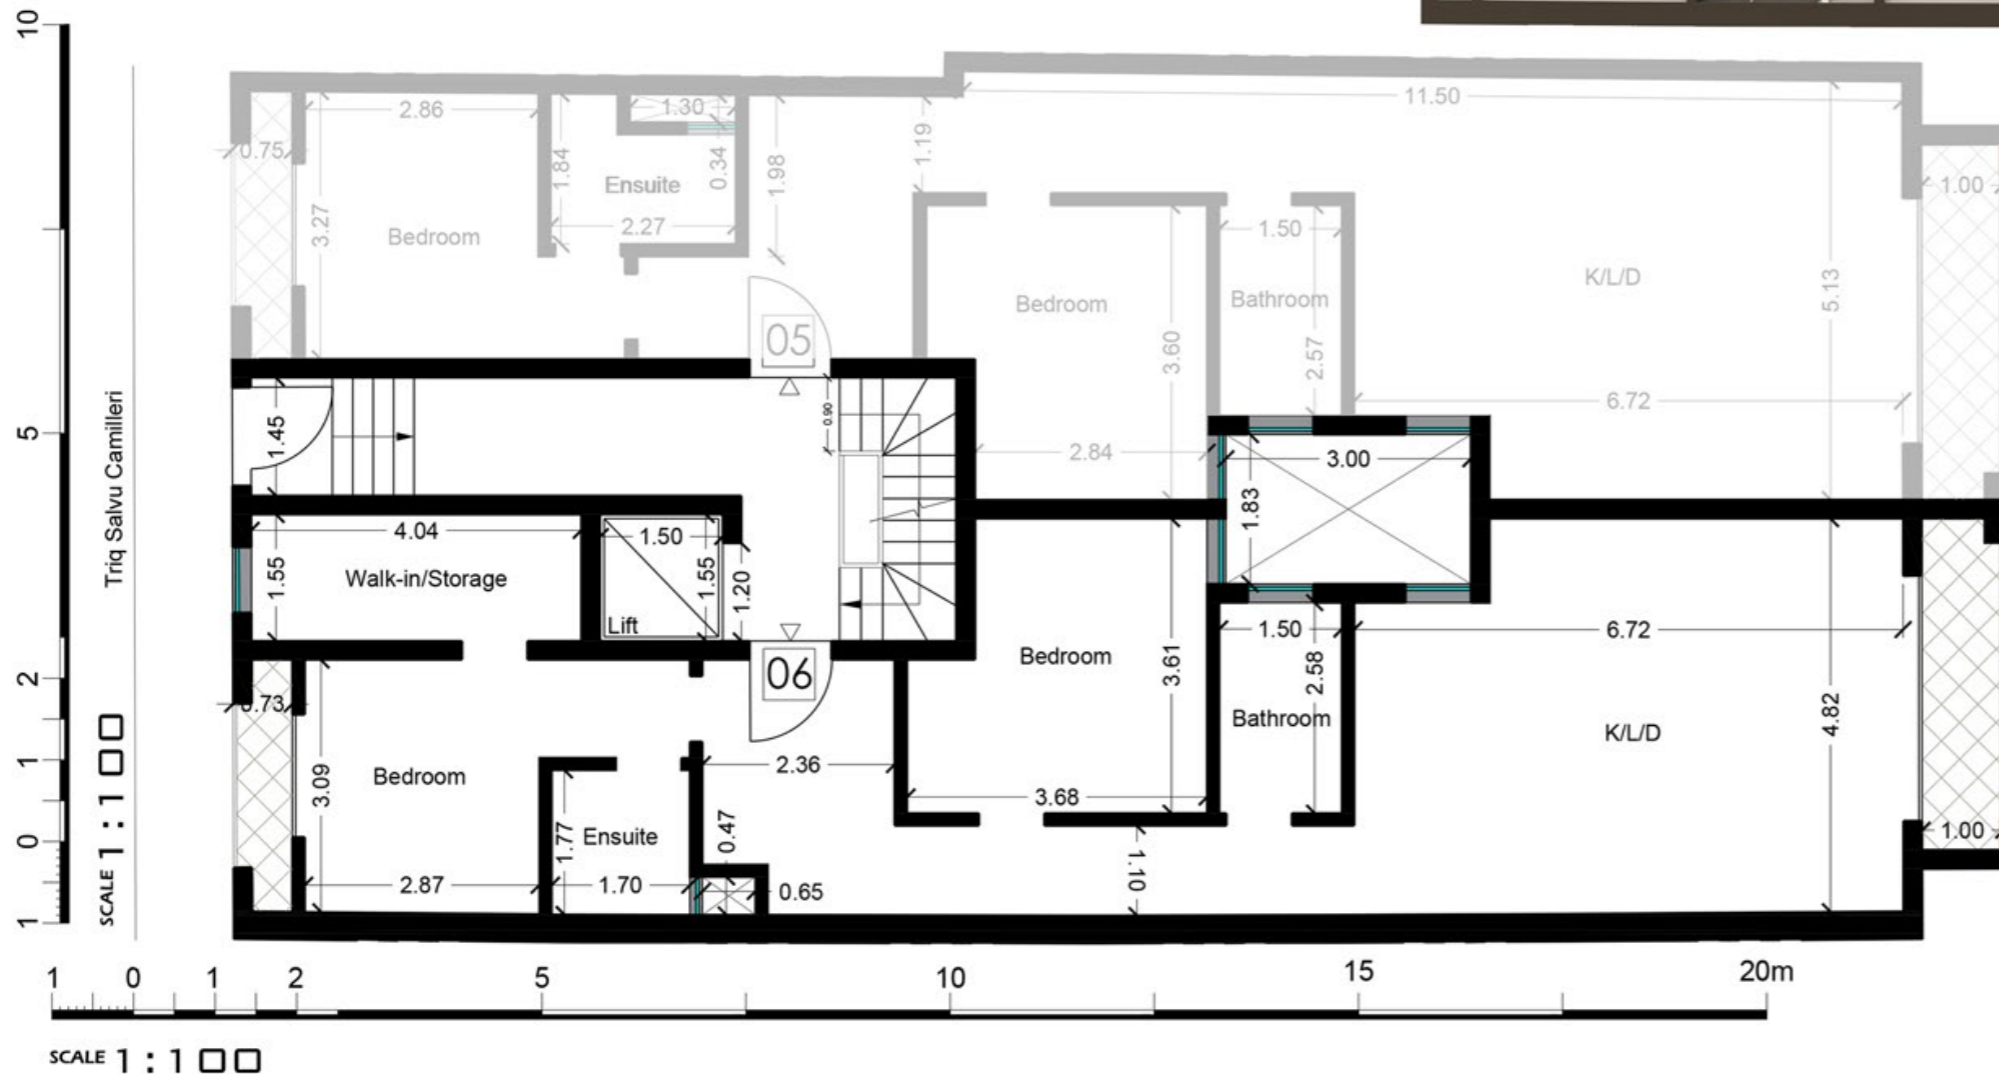

Northern Heights

Mellieha

Apartment 06
Third Floor (Level 3)

Artistic Impression Only
Beams may protrude with
minimum headroom of 2.1m

Internal : 97.5 m² External : 6.9 m²
Total Area : 104.4 m² circa